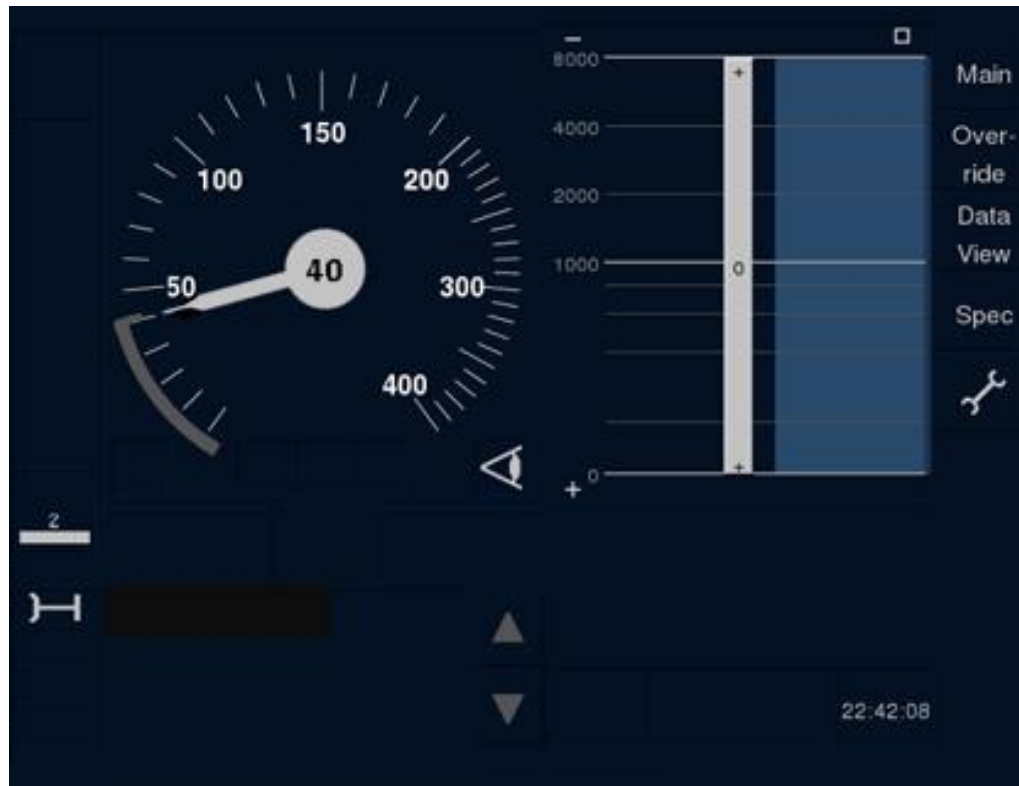

ERTMS Level 2

Vertrekken

ETCS Level 2 infrastructuur

Rijden met ERTMS Level 2

ERTMS_ _ _

ERTMS_ _ _

DMI (Driver Machine Interface) onder ERTMS

Start of Mission (SoM)

RIJDEN

FS = Full Supervision

OS = On Sight

SR = Staff Responsible

STARTEN

SB = Stand By