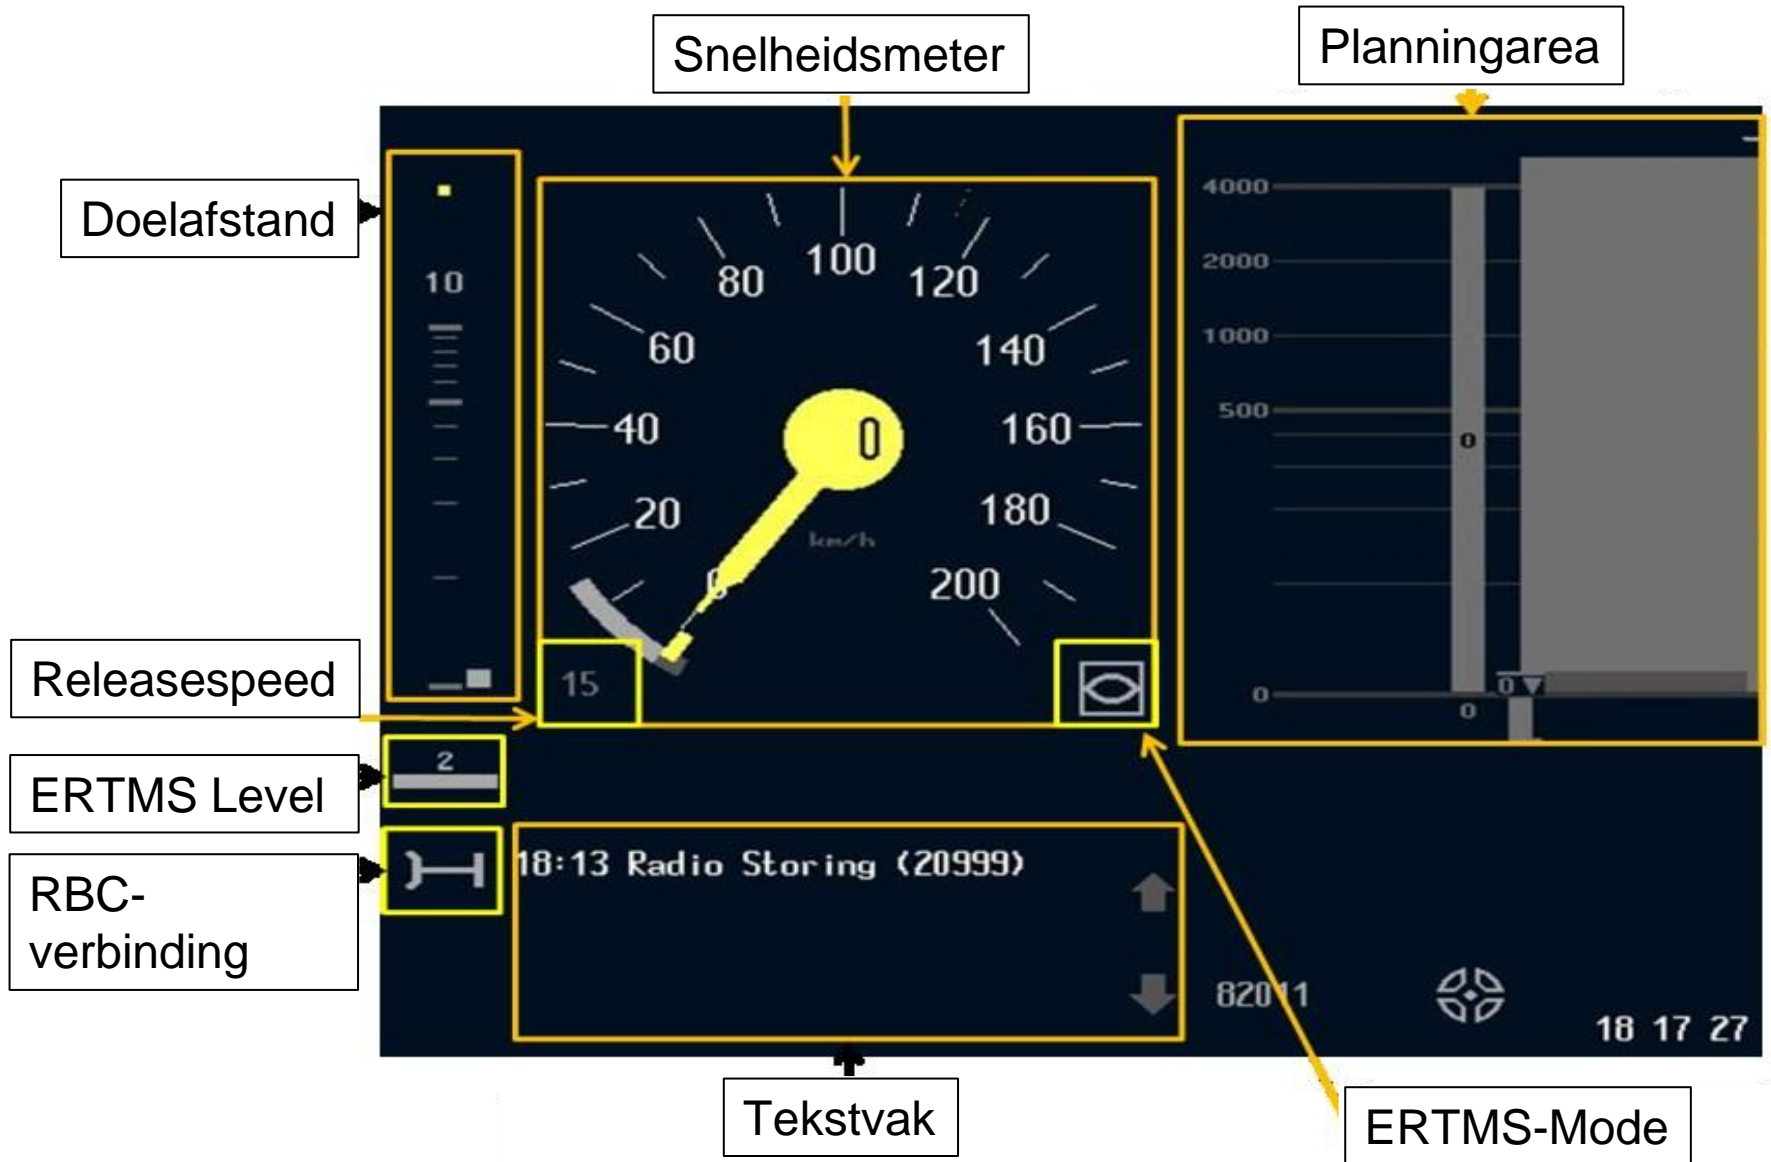

ERTMS Level 2

Vertrekken

ETCS Level 2 infrastructuur

Rijden met ERTMS Level 2

ERTMS_ _ _

ERTMS_ _ _

DMI (Driver Machine Interface) onder ERTMS

Start of Mission (SoM)

RIJDEN

FS = Full Supervision

OS = On Sight

SR = Staff Responsible

STARTEN

SB = Stand By