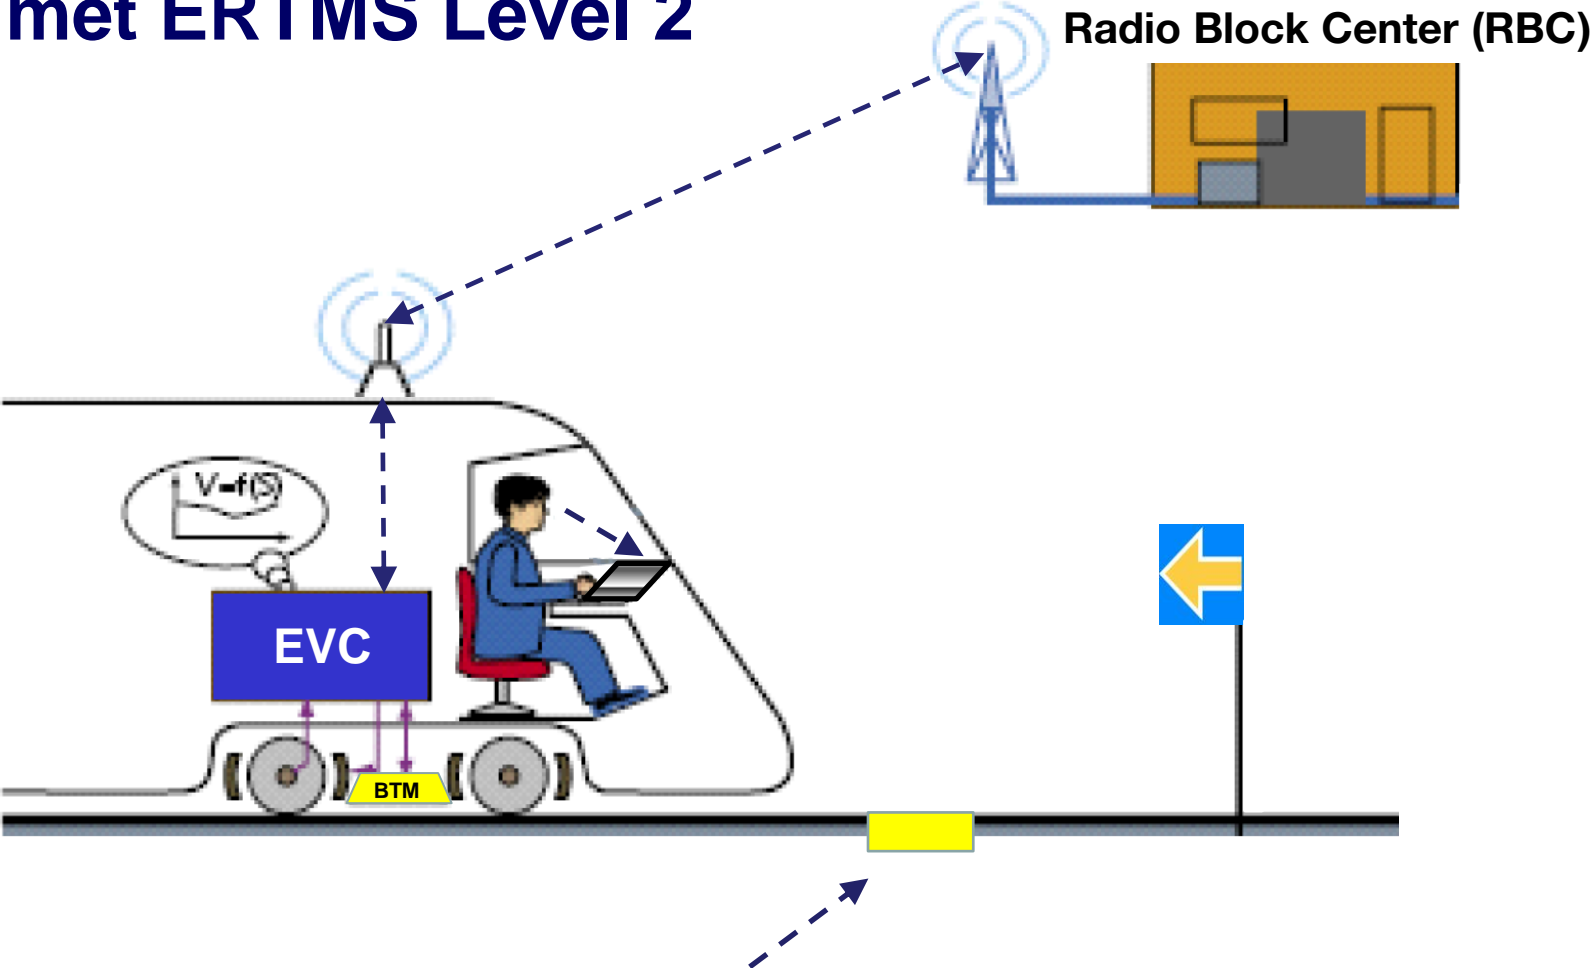

ERTMS Level 2

Vertrekken

ETCS Level 2 infrastructuur

Rijden met ERTMS Level 2

ERTMS_ _ _

ERTMS_ _ _

DMI (Driver Machine Interface) onder ERTMS

Start of Mission (SoM)

RIJDEN

FS = Full Supervision

OS = On Sight

SR = Staff Responsible

STARTEN

SB = Stand By