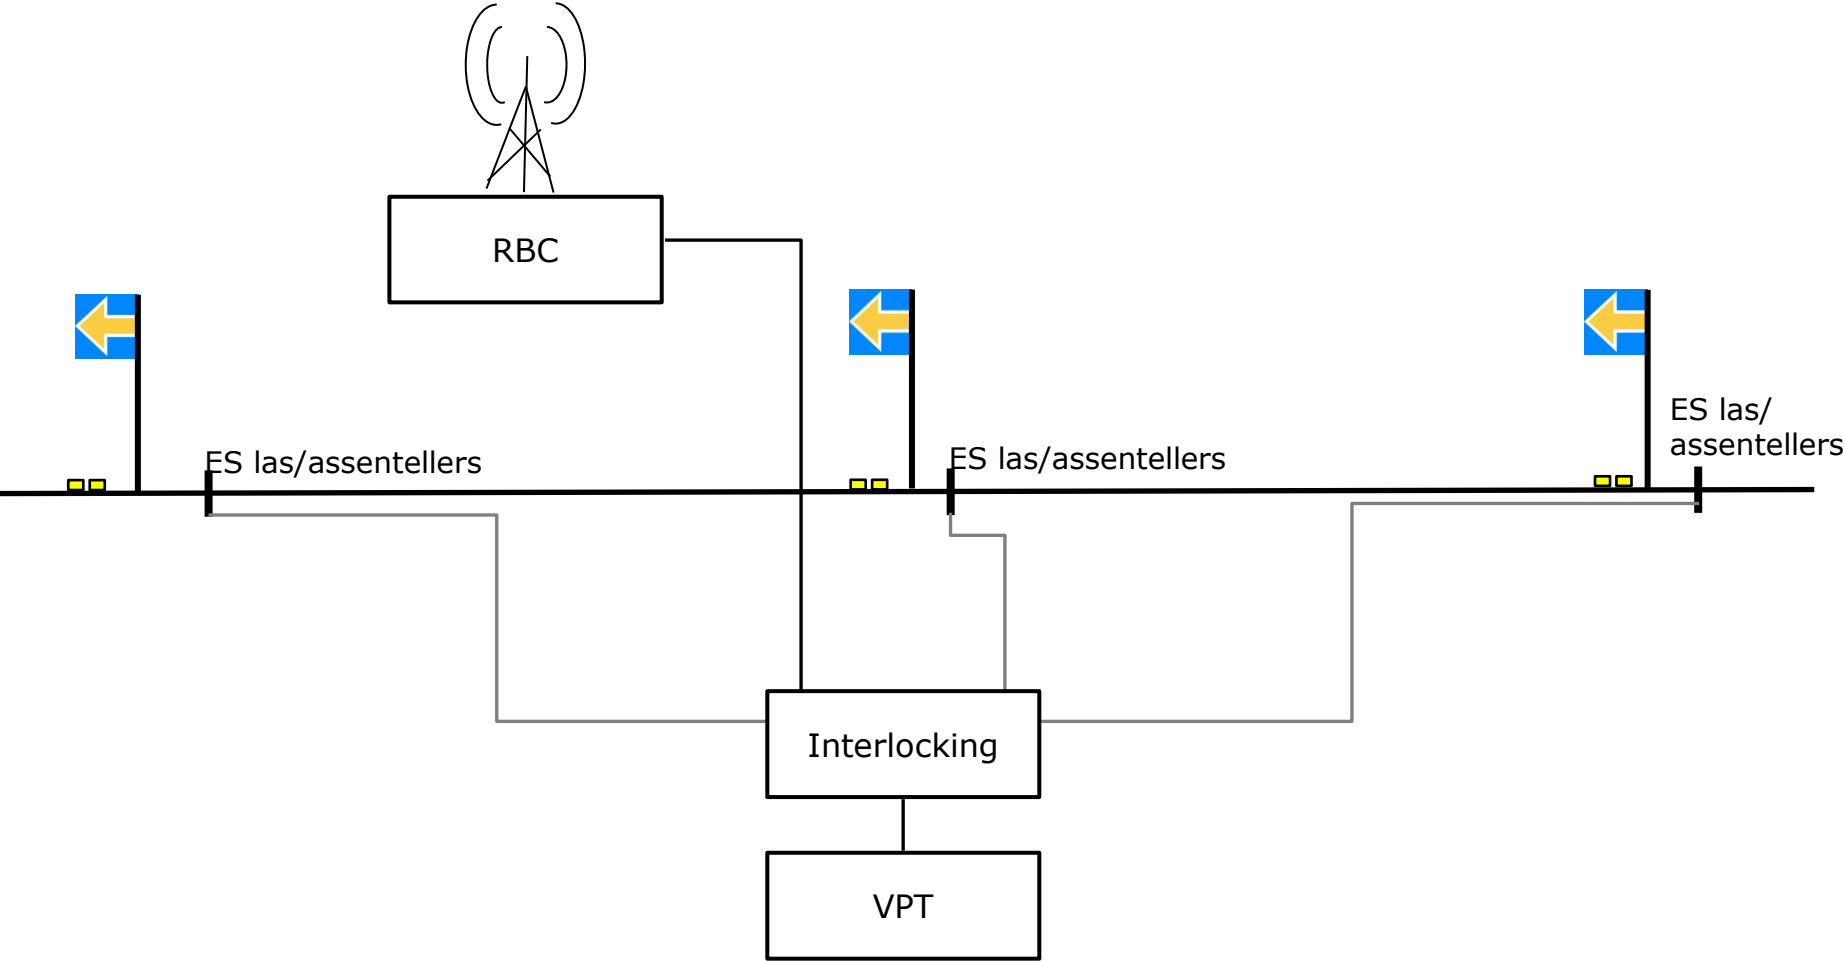

ERTMS Level 2

Vertrekken

ETCS Level 2 infrastructuur

Rijden met ERTMS Level 2

ERTMS_ _ _

ERTMS_ _ _

DMI (Driver Machine Interface) onder ERTMS

Start of Mission (SoM)

RIJDEN

FS = Full Supervision

OS = On Sight

SR = Staff Responsible

STARTEN

SB = Stand By