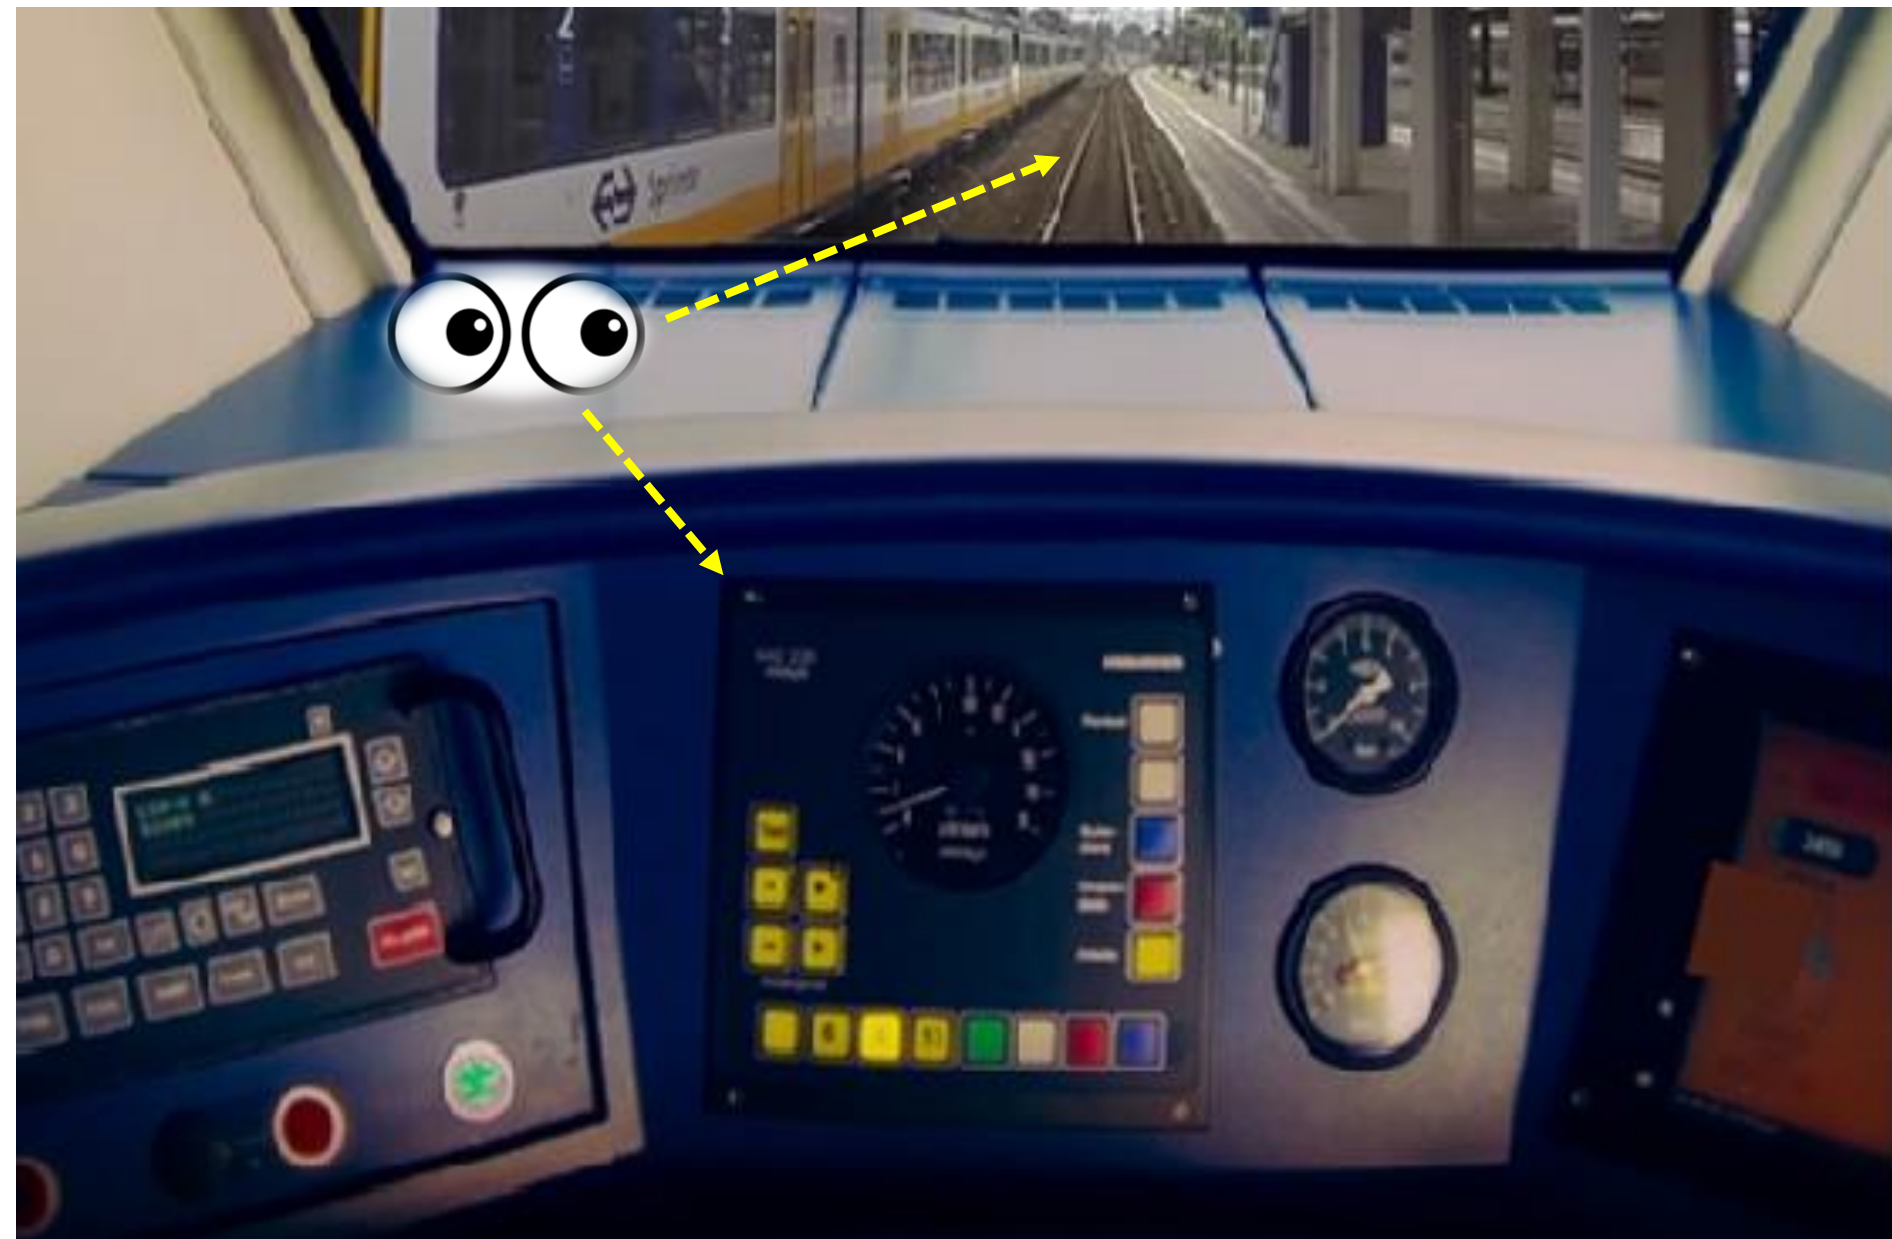

ERTMS Level 2

Vertrekken

ETCS Level 2 infrastructuur

Rijden met ERTMS Level 2

ERTMS_ _ _

ERTMS_ _ _

DMI (Driver Machine Interface) onder ERTMS

Start of Mission (SoM)

RIJDEN

FS = Full Supervision

OS = On Sight

SR = Staff Responsible

STARTEN

SB = Stand By